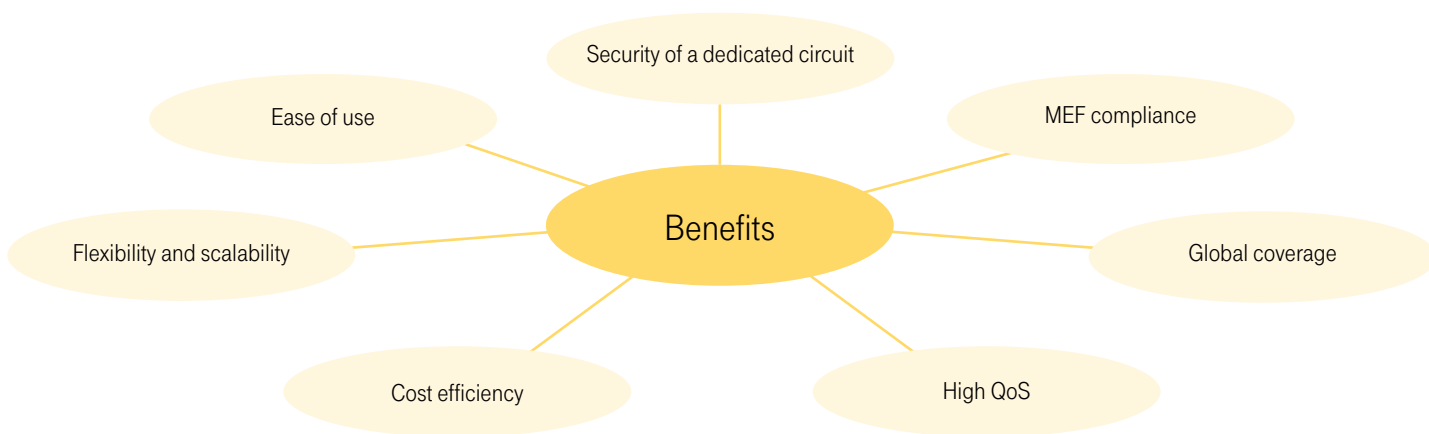

LAN Solution EoM.

ICSS's LAN Solution EoM offers an any-to-any virtual private LAN service (VPLS) supporting the connection of multiple sites in a single bridged domain over a managed MPLS network. The Ethernet-based VPLS solution simplifies the LAN/WAN boundary for our customers. LAN solution EoM enables rapid and flexible service provisioning as the service bandwidth is not tied to the physical interface. All services in a VPLS appear to be on the same LAN, regardless of location.

Global coverage.

Thanks to Deutsche Telekom's unmatched coverage with more than 100 PoPs in Germany, its largest pan-European network, and strategic presence in key locations across the United States and Asia, ICSS can meet your Ethernet requirements wherever you are.

Equipment Accommodation.

As a supplement to your bandwidth, voice, and IP services, ICSS provides Equipment Accommodation (EQA) services at all our major PoPs:

- Rack space (600 x 600 millimeter standard space)
- Racks or cabinets
- AC/DC power supply
- Air conditioning
- Patchings
- First-level support
- Cabling between our PoP and your equipment, as well as phone access for monitoring and management available on request
- Superior technical support from our experienced local staff

ICSS Ethernet Services: benefits for our customers

For further information, see
www.telekom-icss.com

Publisher

Deutsche Telekom AG
International Carrier Sales & Solutions (ICSS)
P.O. Box 2000
53105 Bonn
Germany