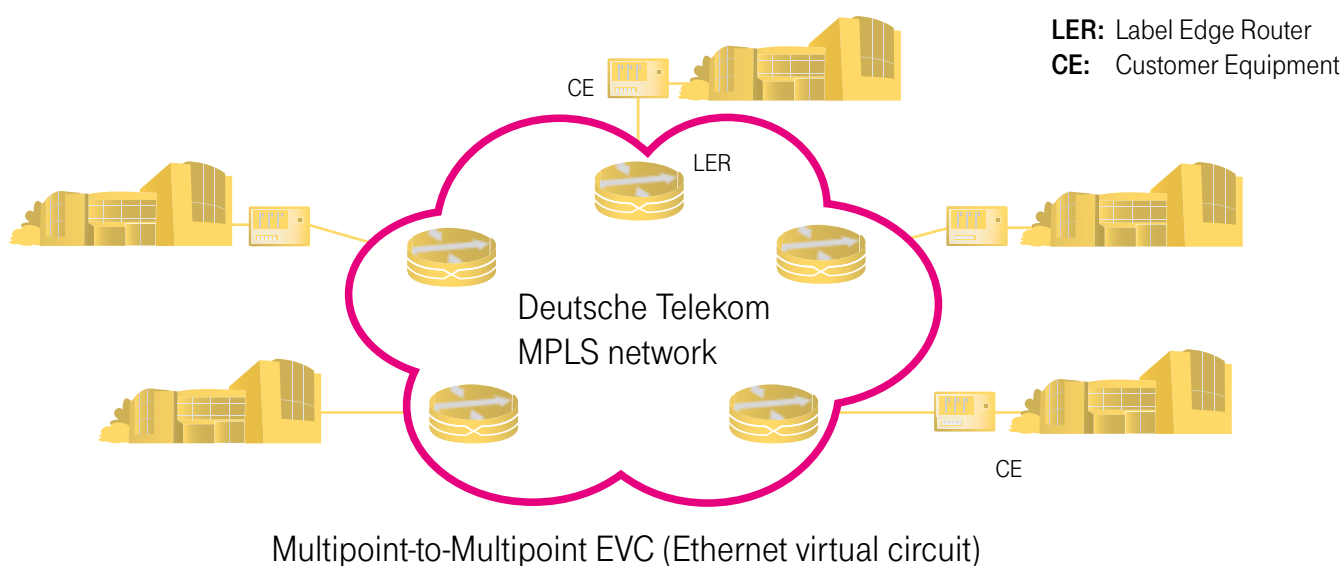

Key benefits.

- **Ease of use and simplicity:** your customers' sites appear to be on the same LAN, regardless of their geographical location
- **Quality:** independently of traffic type or application, whether bandwidth-hungry or not, all traffic is delivered over a single Ethernet interface
- **Flexibility and cost effectiveness:** LAN Solution EoM fully adapts to business changes and associated traffic requirements and patterns
- **Adaptability and flexible deployment:** the most cost-effective solution for future business expansion
- **Network efficiency and increased flexibility:** you are free to make reconfigurations and debug yourself
- **High-level QoS:** optimum delivery and monitoring of your customer's traffic

LAN Solution EoM – network overview.

For further information, see
www.telekom-icss.com

Publisher
Deutsche Telekom AG
International Carrier Sales & Solutions
53262 Bonn
Germany